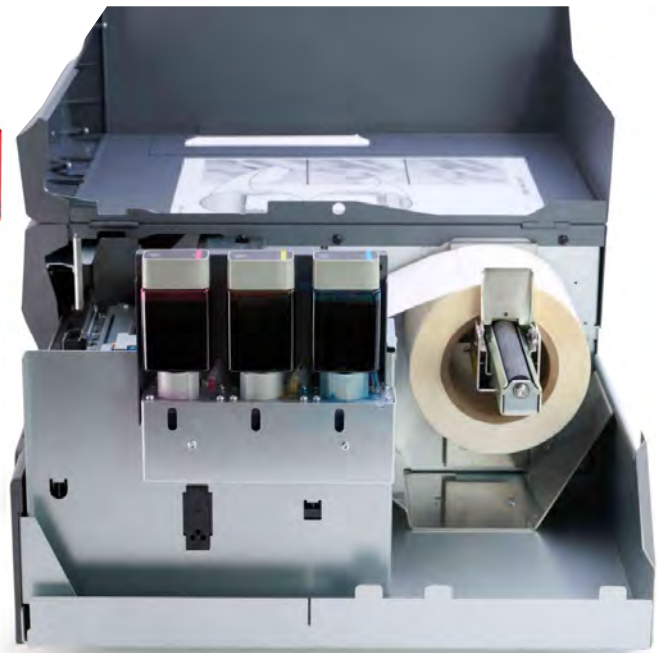

Label Power

unique labelling solutions

NEW!

LX4000 COLOR LABEL PRINTER

NOW WITH
BIG INK!

LX4000 is the newest, highest-quality label printer developed by Primera. LX4000 features a tanked-ink system and print head for either dye or pigment ink. The tanked-ink system allows LX4000 to deliver a lower cost per print than any other Primera printer. LX4000 also features Primera's innovative ClearView™ ink tank system, which allows users to monitor ink levels effortlessly without ever needing to open the printer's cover.

LX4000 Features Include:

- » Color inkjet printing at up to 4800 dpi with print speeds of up to 4.5"/sec (114 mm/sec)
- » Print width of 0.75" to 8.25" (19mm to 210mm)
- » Print length of 0.75" to 24" (19mm to 609mm)
- » Wired ethernet for network connections
- » Incorporates CMY+ Ultra Black ink for deep black, sharp text, bright colors and superior water-resistance with white gloss BOPP material and other approved substrates. Pigment ink is also available for superior UV resistance.

Recommended Labels/Day	1 to 7,500
Label Types	Pre die-cut continuous, and black marks
Maximum Media Width (Pre die-cut labels)	8.375" (213mm)
Maximum Print Width (Pre die-cut labels)	8.25" (210mm)
On-Demand Digital Die-Cutting	No
Print Resolution	Up to 4800 dpi
Print Speed (up to)	4.5"/sec. (114mm/sec.)
Ink that Ships with Printer	Separate CMY, Tanked Ink
Ink Type(s)	CMY+ Ultra Black Dye or Pigment*
Built-in Cutter	Yes
Wired/Wireless Ethernet	Yes**
Operating System Compatibility	Windows® 8/10/11 or MacOS 11 - MacOS 15 (Sequoia)

*** wireless adapter required

Large, separate ink tanks are chipped to track levels in PrintHub.

Separate CMY Tanked Ink is fed through tubing to the LX4000 print head.

We have a labelling solution for you, contact us now!