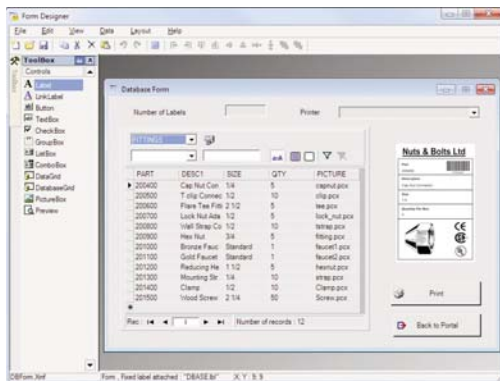

LABELVIEW

Add a powerful, easy-to-use barcode label design application to your company's business process that can be used by anyone from beginners to advanced users. LABELVIEW is a sophisticated and intuitive barcode and label design software. With the stability of LABELVIEW's updated platform, you will have the confidence that your software will be dependable today and in the future.

Why Use LABELVIEW?

- **Easy to Use** – Intuitive interface allows users to quickly become comfortable and efficient using the application.
- **Powerful** – 40+ barcode symbologies allow you to easily comply with industry standards.
- **Language Support** – LABELVIEW supports 25 languages within its interface and has the ability to print virtually any language.
- **Reliable** – Updated application platform makes LABELVIEW extremely stable.

How Can LABELVIEW Help Solve Your Business Issues?

Form Designer

- **Reduce Time Spent Designing Labels** – LABELVIEW allows you to create labels quickly using wizards, which reduces the overall time spent from initial label design to print time.
- **Reduce Errors** – Form Designer gives you the ability to create custom forms for accurate data entry. LABELVIEW's updated printing interface allows you to preview the label prior to printing, which acts as the final step in quality control.
- **Increase Productivity** – LABELVIEW's redesigned interface, coupled with simplified database connections and streamlined data entry, allows you to design labels and print them in a much shorter period of time.
- **Allows for Easy Entry into Enterprise Printing Solutions** – As your label business grows, you can easily expand your labeling solution. LABELVIEW allows you to transition to TEKLYNX' enterprise products.

Features & Enhancements in LABELVIEW

- Updated Printing Interface
- Data Sources Categories
- Additional Activation Options
- Label Conversion Tool
- Layers Feature
- Side-by-Side View
- New Wizards
- Form Designer